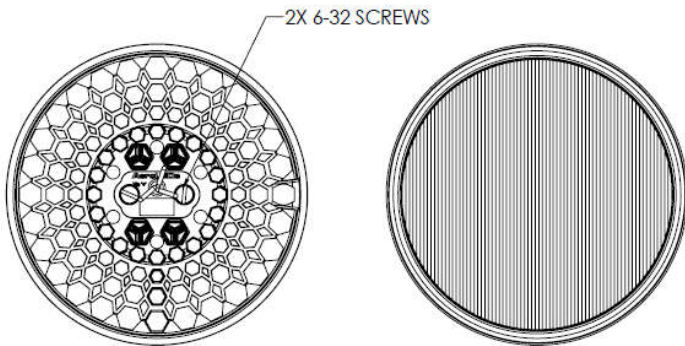

# SunSpot 36HX Taxi Light with Recognition 01-1030-H-B

<b>Voltage:</b>	9-40VDC	<b>Length:</b>	4.4"
<b>Current:</b>	3.2A at 14VDC	<b>Width:</b>	4.4"
<b>Power:</b>	45 Watts	<b>Depth:</b>	1.9"
<b>Pulse/WigWag:</b>	Built In	<b>Weight:</b>	10.1 Oz
<b>Synchronization:</b>	Built In	<b>Heat Sink Material:</b>	Aluminum/Black Powder Coat
<b>Thermal Protection:</b>	Built In	<b>Lens Material:</b>	Polycarbonate
<b>Lumens:</b>	4,950 lm	<b>Lens Protection:</b>	N/A
<b>Candela:</b>	15,000 cd	<b>Mounting:</b>	PAR 36 Ring Clamp
<b>Beam Profile (@ 10% peak):</b>	Vertical: 20°	<b>MTBF</b>	>30,000 Hours
	Horizontal: 70°	<b>Temperature Range:</b>	-55C to +70C