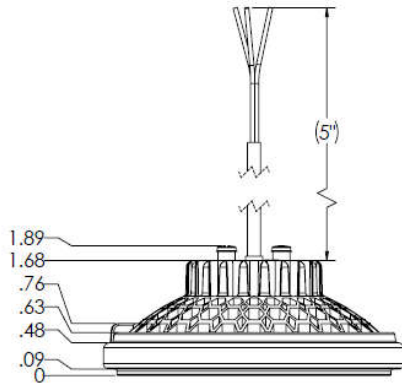

# SunSpot 36HX Taxi Light with Recognition 01-1030-H-B

<b>Voltage:</b>	9-40VDC	<b>Length:</b>	4.4"
<b>Current:</b>	3.2A at 14VDC	<b>Width:</b>	4.4"
<b>Power:</b>	45 Watts	<b>Depth:</b>	1.9"
<b>Pulse/WigWag:</b>	Built In	<b>Weight:</b>	10.1 Oz
<b>Synchronization:</b>	Built In	<b>Heat Sink Material:</b>	Aluminum/Black Powder Coat
<b>Thermal Protection:</b>	Built In	<b>Lens Material:</b>	Polycarbonate
<b>Lumens:</b>	4,950 lm	<b>Lens Protection:</b>	N/A
<b>Candela:</b>	15,000 cd	<b>Mounting:</b>	PAR 36 Ring Clamp
<b>Beam Profile (@ 10% peak):</b>	Vertical: 20°	<b>MTBF</b>	>30,000 Hours
	Horizontal: 70°	<b>Temperature Range:</b>	-55C to +70C