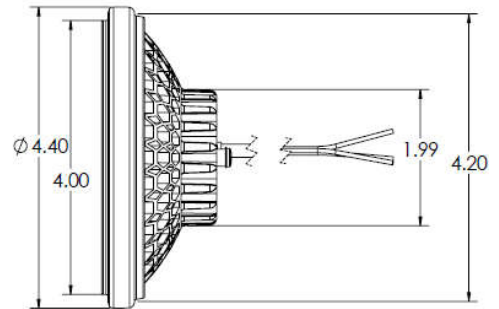

# SunSpot 36HX Taxi Light with Recognition 01-1030-H-B

<b>Voltage:</b>	9-40VDC	<b>Length:</b>	4.4"
<b>Current:</b>	3.2A at 14VDC	<b>Width:</b>	4.4"
<b>Power:</b>	45 Watts	<b>Depth:</b>	1.9"
<b>Pulse/WigWag:</b>	Built In	<b>Weight:</b>	10.1 Oz
<b>Synchronization:</b>	Built In	<b>Heat Sink Material:</b>	Aluminum/Black Powder Coat
<b>Thermal Protection:</b>	Built In	<b>Lens Material:</b>	Polycarbonate
<b>Lumens:</b>	4,950 lm	<b>Lens Protection:</b>	N/A
<b>Candela:</b>	15,000 cd	<b>Mounting:</b>	PAR 36 Ring Clamp
<b>Beam Profile (@ 10% peak):</b>	Vertical: 20°	<b>MTBF</b>	>30,000 Hours
	Horizontal: 70°	<b>Temperature Range:</b>	-55C to +70C